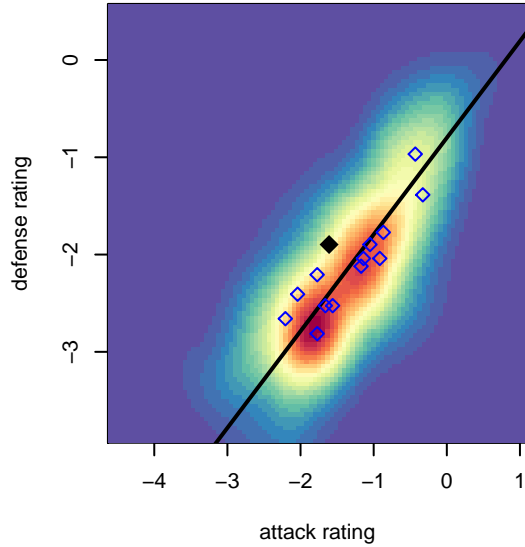

**attack and defense rating
relative to others at age
and all opponents in last 13 months**