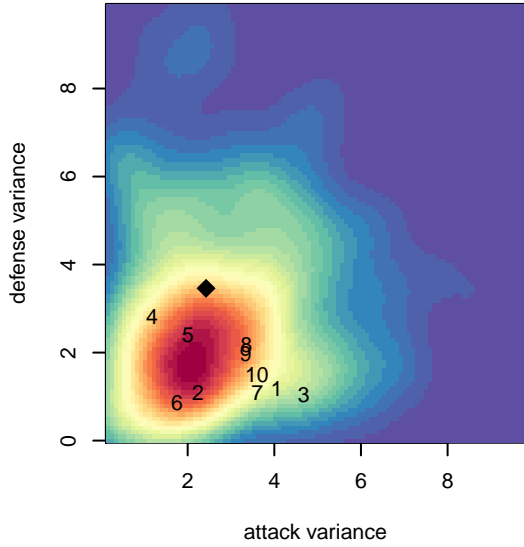

**attack and defense variance (black dot)
relative to other teams
and top 10 in region**