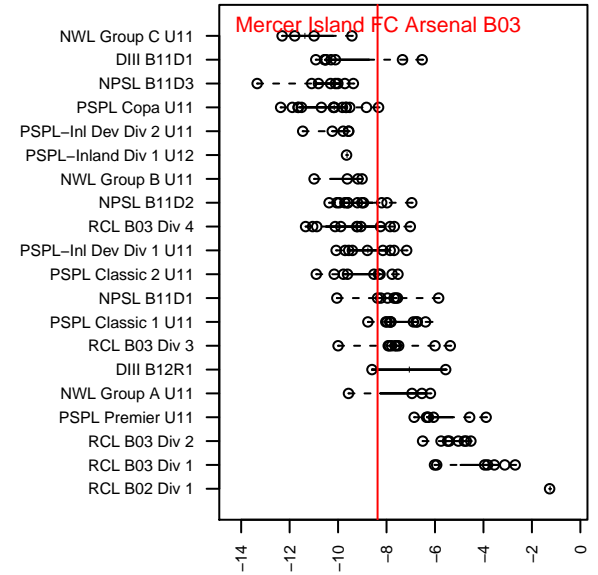

**attack and defense rating
relative to others at age
and all opponents in last 13 months**