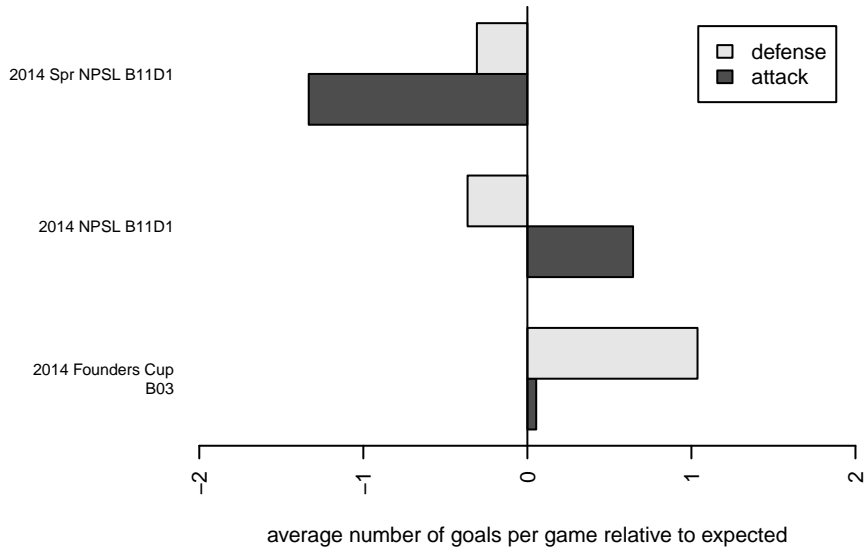

Performance relative to 13 month average