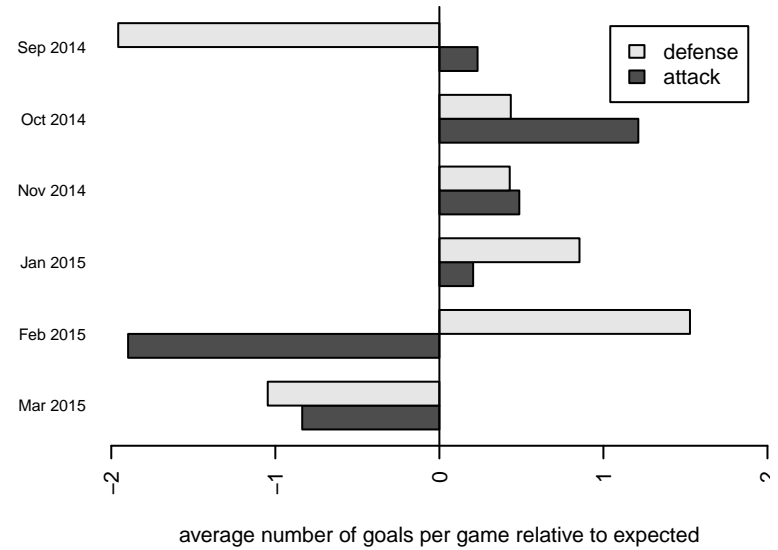

Performance relative to 13 month average