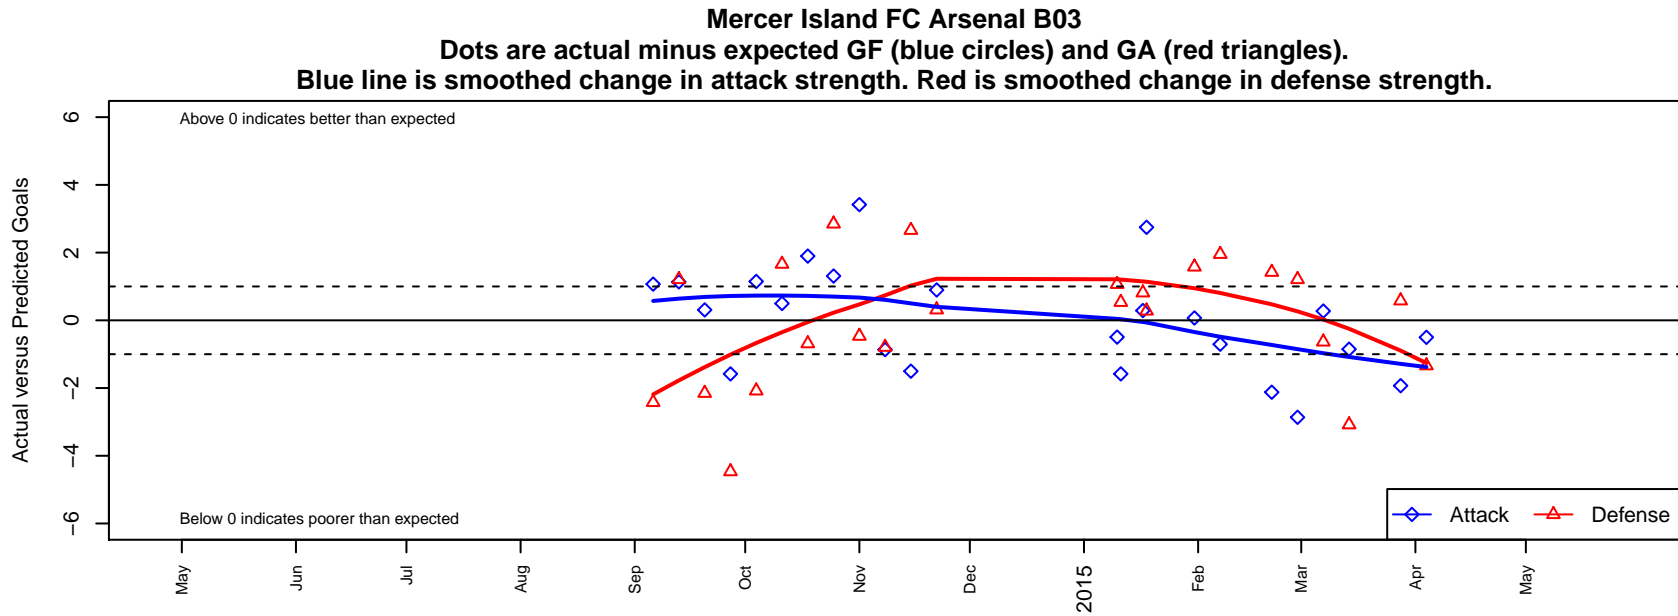

**attack and defense variance (black dot)
relative to other teams
and top 10 in region**

**attack and defense rating
relative to others at age
and all opponents in last 13 months**

Mercer Island FC Arsenal B03

Mercer Island FC
Mercer Island, WA
B03 total strength=292
attack=0.2 defense=0.15
fall league = NPSL B11D1
spr league = Spr NPSL B11D1
notes= Rigby 2014

alt names used:
MIFC Arsenal B03
MIFC Arsenal 03 071/Rigby
MIFC Arsenal

Venues played:
2014 NPSL B11D1
2014 Founders Cup B03
2014 Spr NPSL B11D1